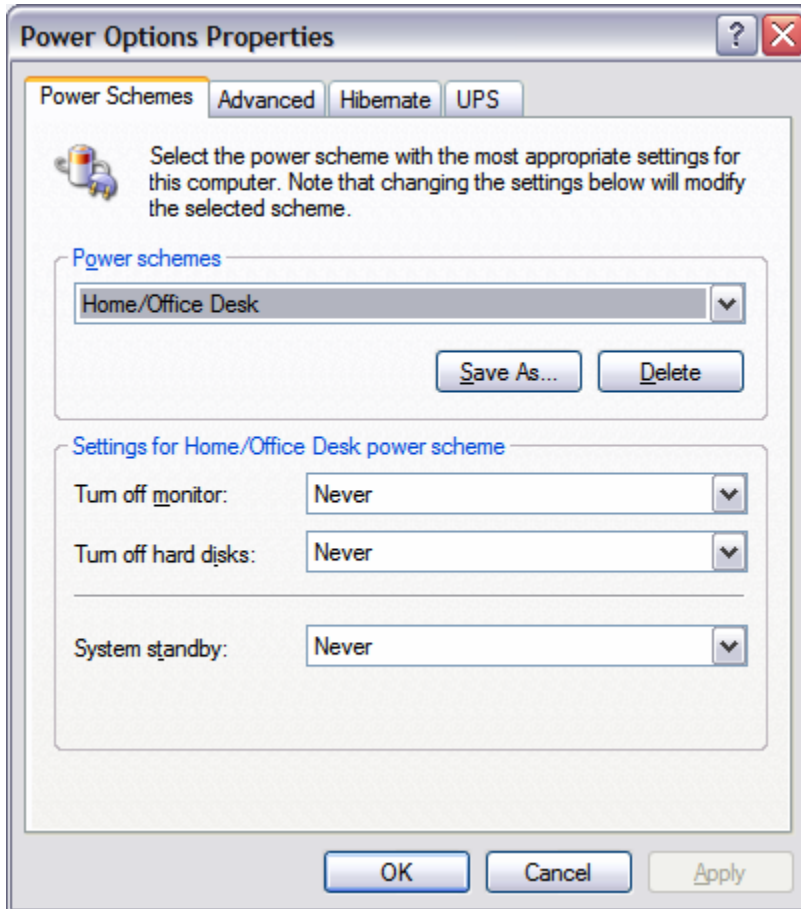

How to Turn Off Hibernation

Open your control panel and then open your Power Options. You should see:

Click on the Hibernate tab. You should see:

How to Turn Off Hibernation

Uncheck "Enable hibernation." You should see: